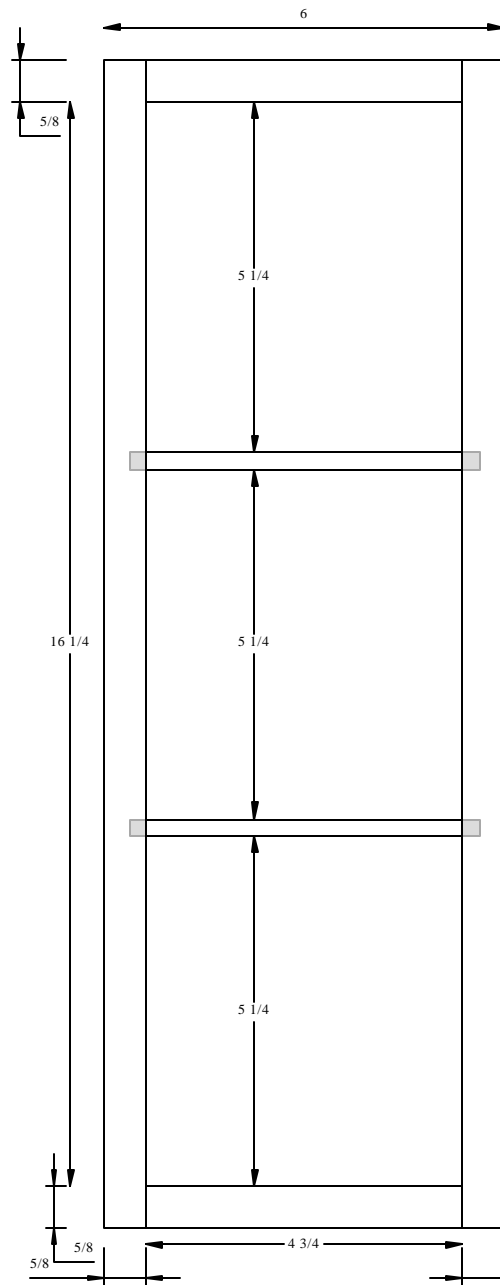

Door 3/4" thick

Front Interior

Side View

May be joined in any typical manor

Rear

1/4" thick panel set flush into rabbet