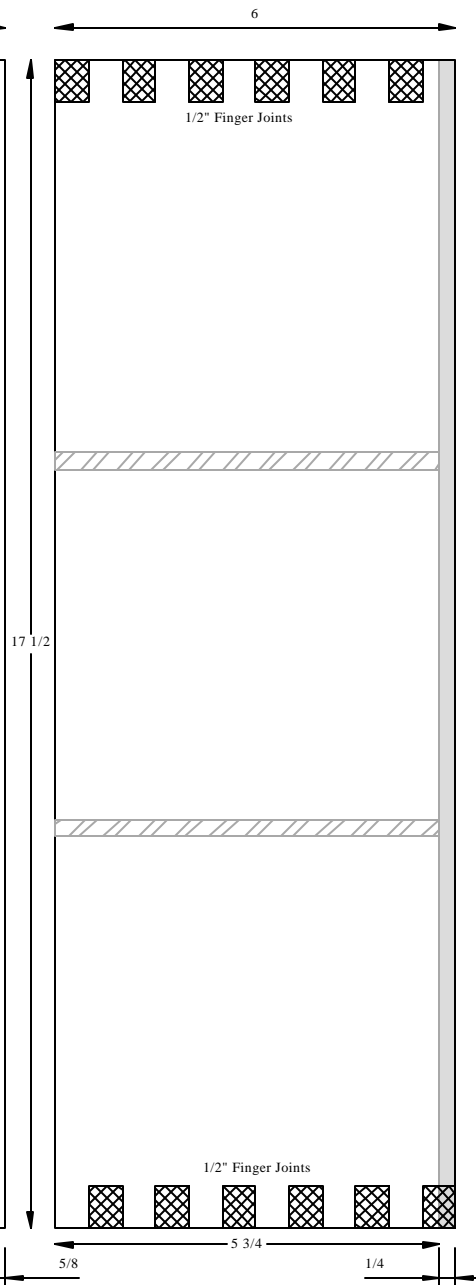

Door 3/4" thick

Front Interior

Side View

May be joined in any typical manor

Rear

1/4" thick panel set flush into rabbet