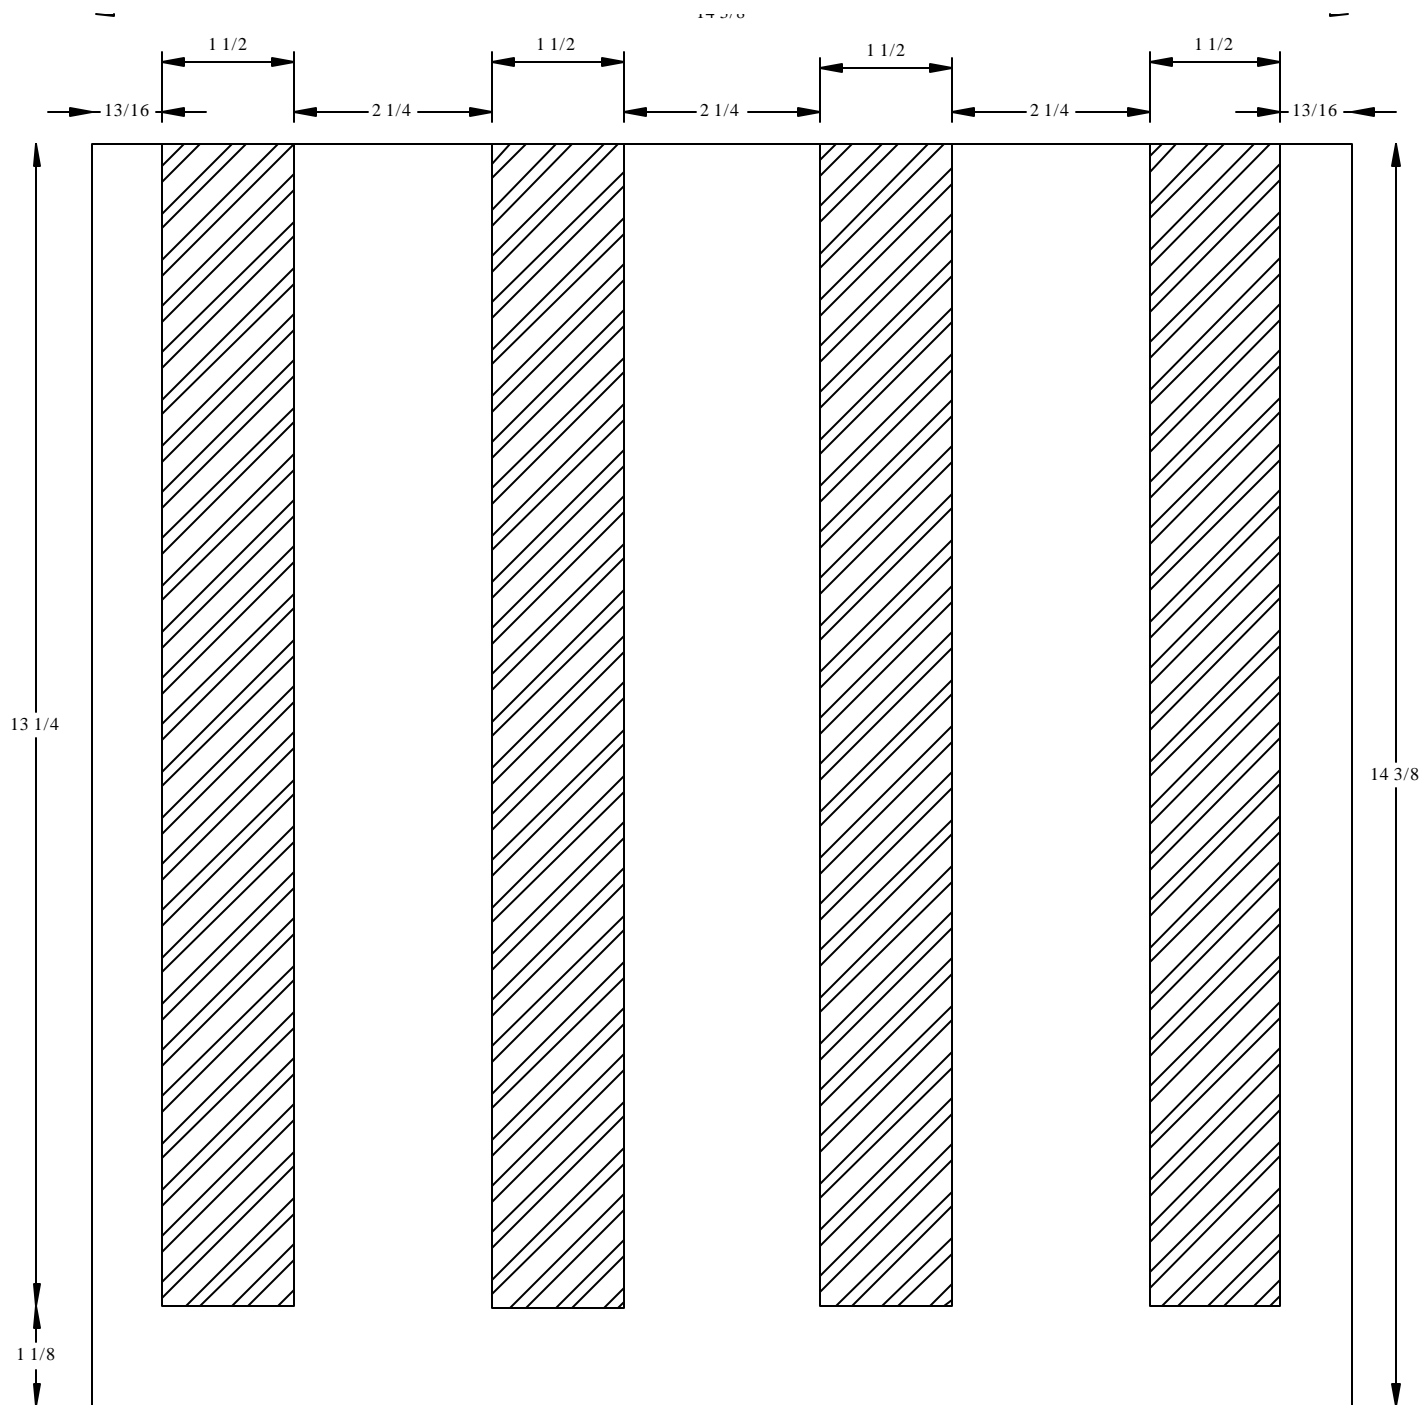

Rear

Front

Side

"Baltimore" Wine Bar

# Removable Shelf

"Baltimore" Wine Bar